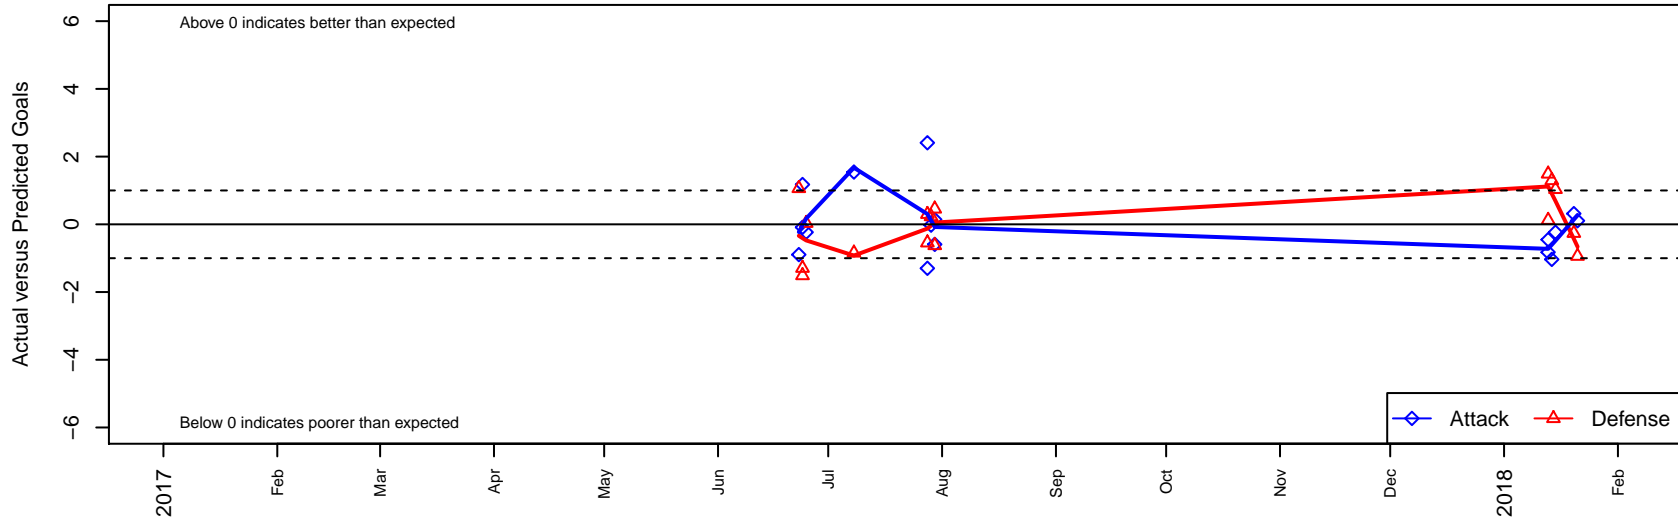

PCU Red 1 G01

Portland City United SC
Portland, OR
G01 total strength=1727
attack=22.77 defense=27.19
spr league = PTT Win G01 Premier

alt names used:

Venues played:
2017 Clash At the Border Super
2017 PCU Summer Classic HS Gold
2017 Crossfire Select U17 Gold
2017 Portland Winter Showcase U17
2017 PTT Winter G01 Premier

PCU Red 1 G01
Dots are actual minus expected GF (blue circles) and GA (red triangles).
Blue line is smoothed change in attack strength. Red is smoothed change in defense strength.

**attack and defense variance (black dot)
relative to other teams
and top 10 in region**