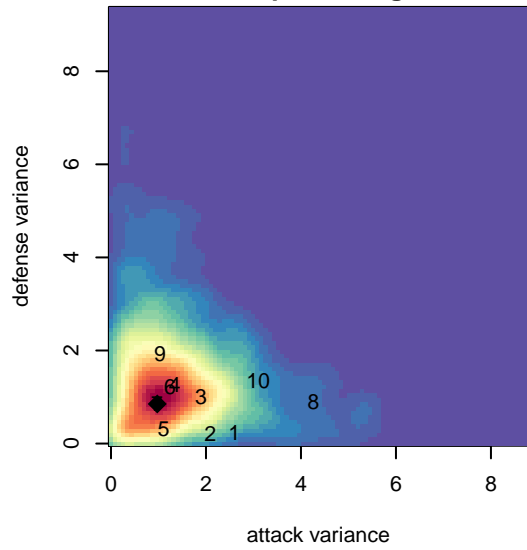

PCU Red 1 G01

Portland City United SC
Portland, OR
G01 total strength=1727
attack=22.77 defense=27.19
spr league = PTT Win G01 Premier

alt names used:

Venues played:
2017 Clash At the Border Super
2017 PCU Summer Classic HS Gold
2017 Crossfire Select U17 Gold
2017 Portland Winter Showcase U17
2017 PTT Winter G01 Premier

PCU Red 1 G01
Dots are actual minus expected GF (blue circles) and GA (red triangles).
Blue line is smoothed change in attack strength. Red is smoothed change in defense strength.

**attack and defense variance (black dot)
relative to other teams
and top 10 in region**